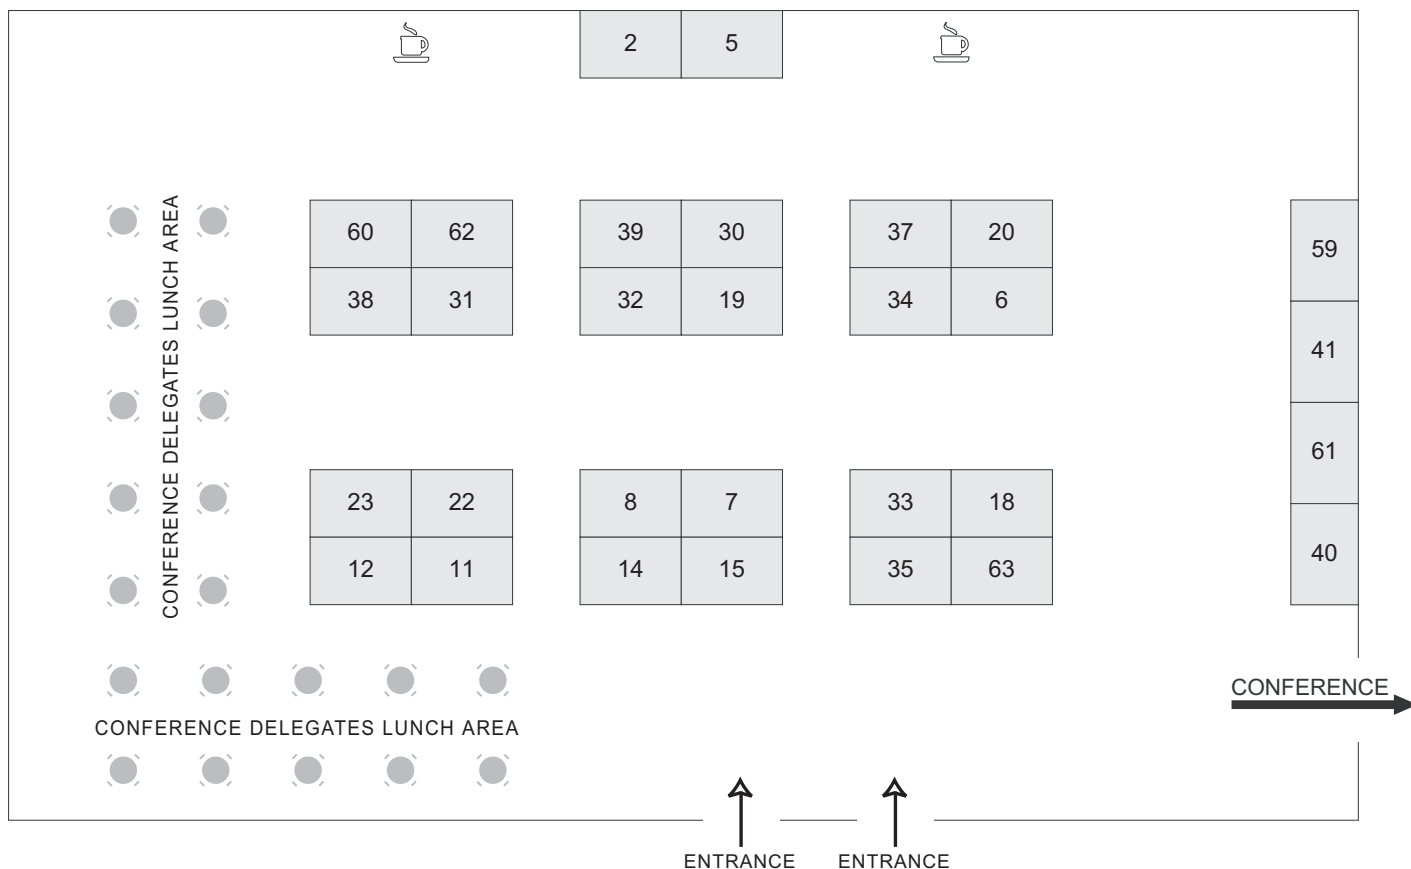

# 6<sup>th</sup> THAI PORTS & SHIPPING 2011

Imperial Queen's Park Hotel, Bangkok  
Tuesday 13 and Wednesday 14 December 2011

Hosted by

Official Hotel and Venue

The  
**IMPERIAL**  
QUEEN'S PARK HOTEL | BANGKOK

## EXHIBITION BOOTH PACKAGE

All Booths Are **3 x 2 Square Metres** and Include:

- A Guaranteed Speaker Place in The Concurrent Conference Programme For Companies That Book a Minimum of 5 Exhibitions in a Calendar Year.
- Professional Standard Shell Scheme
- 1 Exhibition Table
- 2 Exhibition Chairs
- Exhibition Booth Lighting
- Electrical Power Point
- Exhibition Booth Carpet
- Exhibitor Name Panel
- WiFi Broadband Internet Access
- 3 Free of Charge Conference Delegate Registrations
- The Rate For a Fully Furnished Booth is GBP5,895
- There is an Exhibition Booth Registration And Administration Fee of GBP395 Per Event