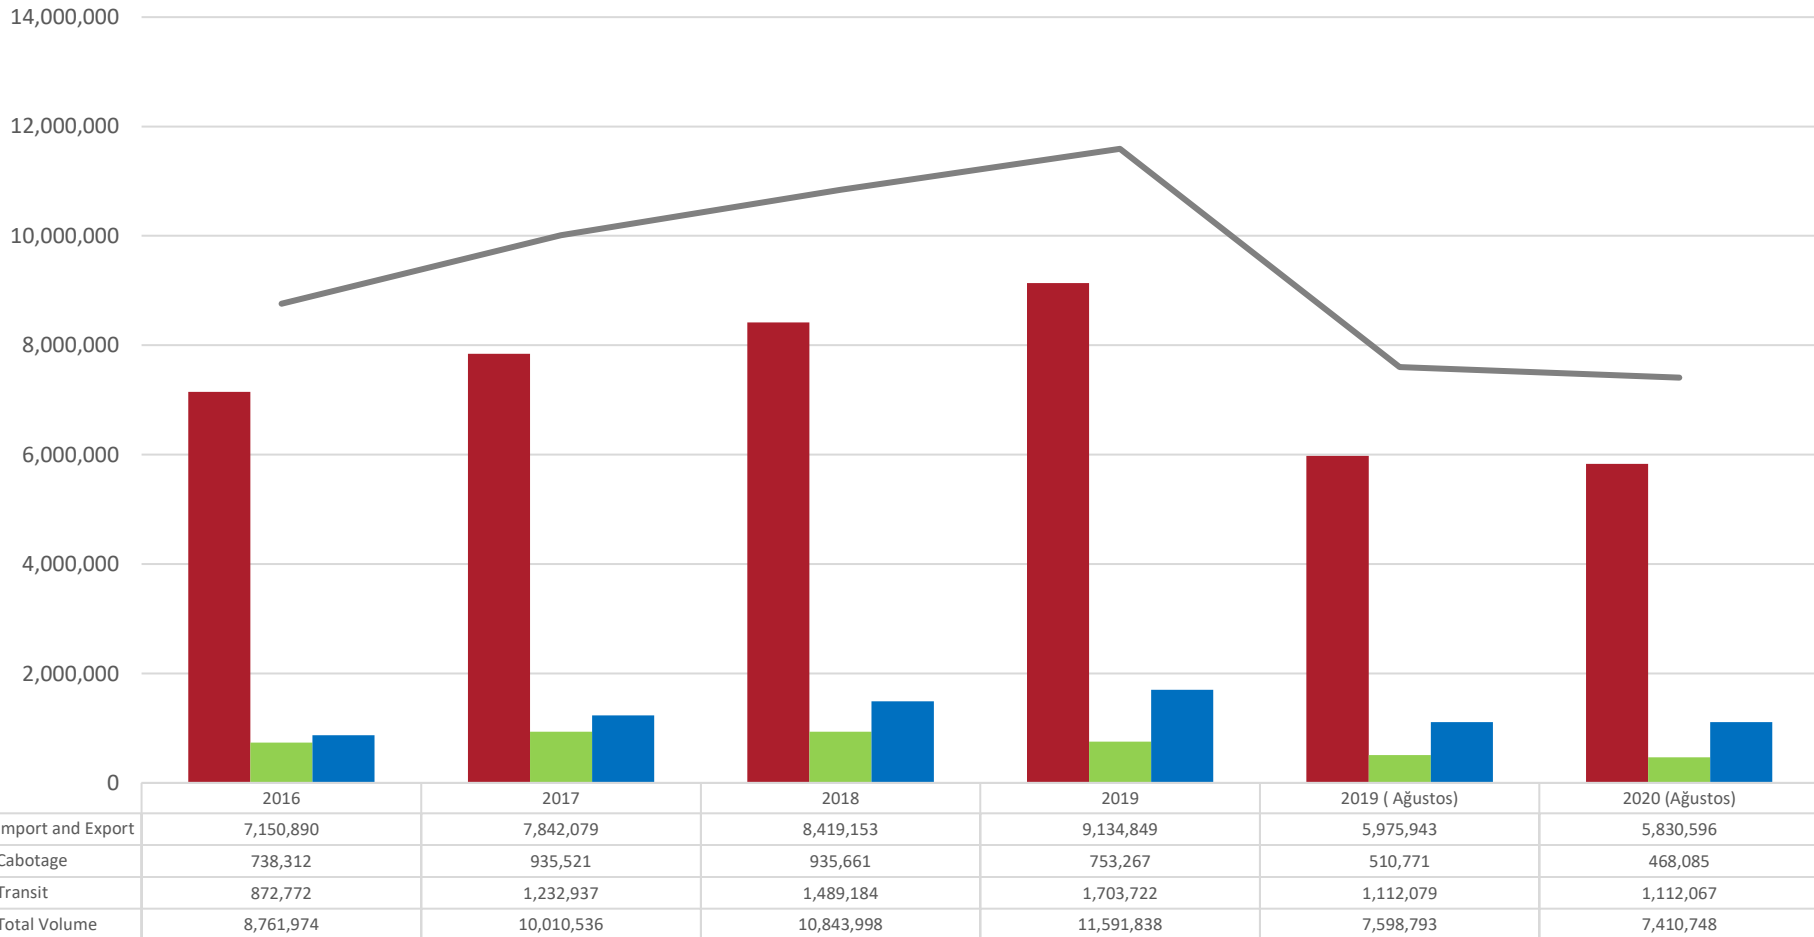

Total Container (TEU) Handling 2019 Statistics In Turkey's Ports

Total Container (TEU) Handling 2019 - 2020 Statistics In Turkey's Ports - Monthly

2019 January-August Total : 5.975.943 TEU

2020 January-August Total : 5.830.596 TEU

Cargo (TEU) Handling In Turkey's Ports

Total Import - Export Container (Tonnes) 2019 - 2020 Statistics In Turkey's Black Sea Ports

- Container movement is predominant in Samsun and Trabzon ports.

2019 Total Import/Export : 33.386.511 Tonnes

2020 January-August Total Import/Export : 24.139.517 Tonnes