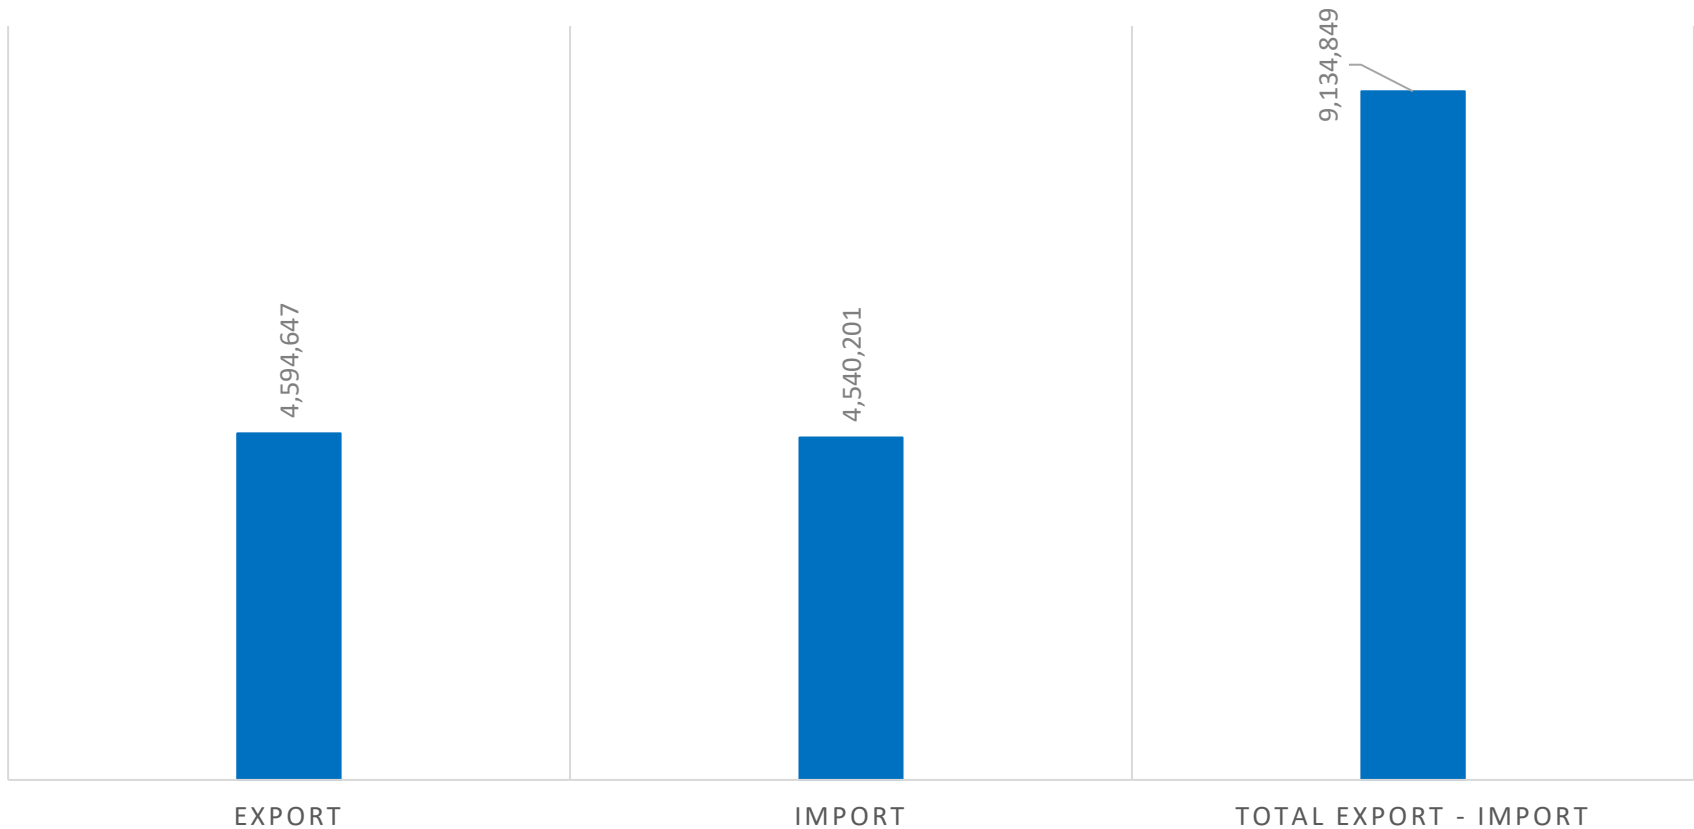

Total Container (TEU) Handling 2019 Statistics In Turkey's Ports

Total Container (TEU) Handling 2019 - 2020 Statistics In Turkey's Ports - Monthly

2019 January-August Total : 5.975.943 TEU

2020 January-August Total : 5.830.596 TEU

Cargo (TEU) Handling In Turkey's Ports

Total Import - Export Container (Tonnes) 2019 - 2020 Statistics In Turkey's Black Sea Ports

- Container movement is predominant in Samsun and Trabzon ports.

2019 Total Import/Export : 33.386.511 Tonnes

2020 January-August Total Import/Export : 24.139.517 Tonnes