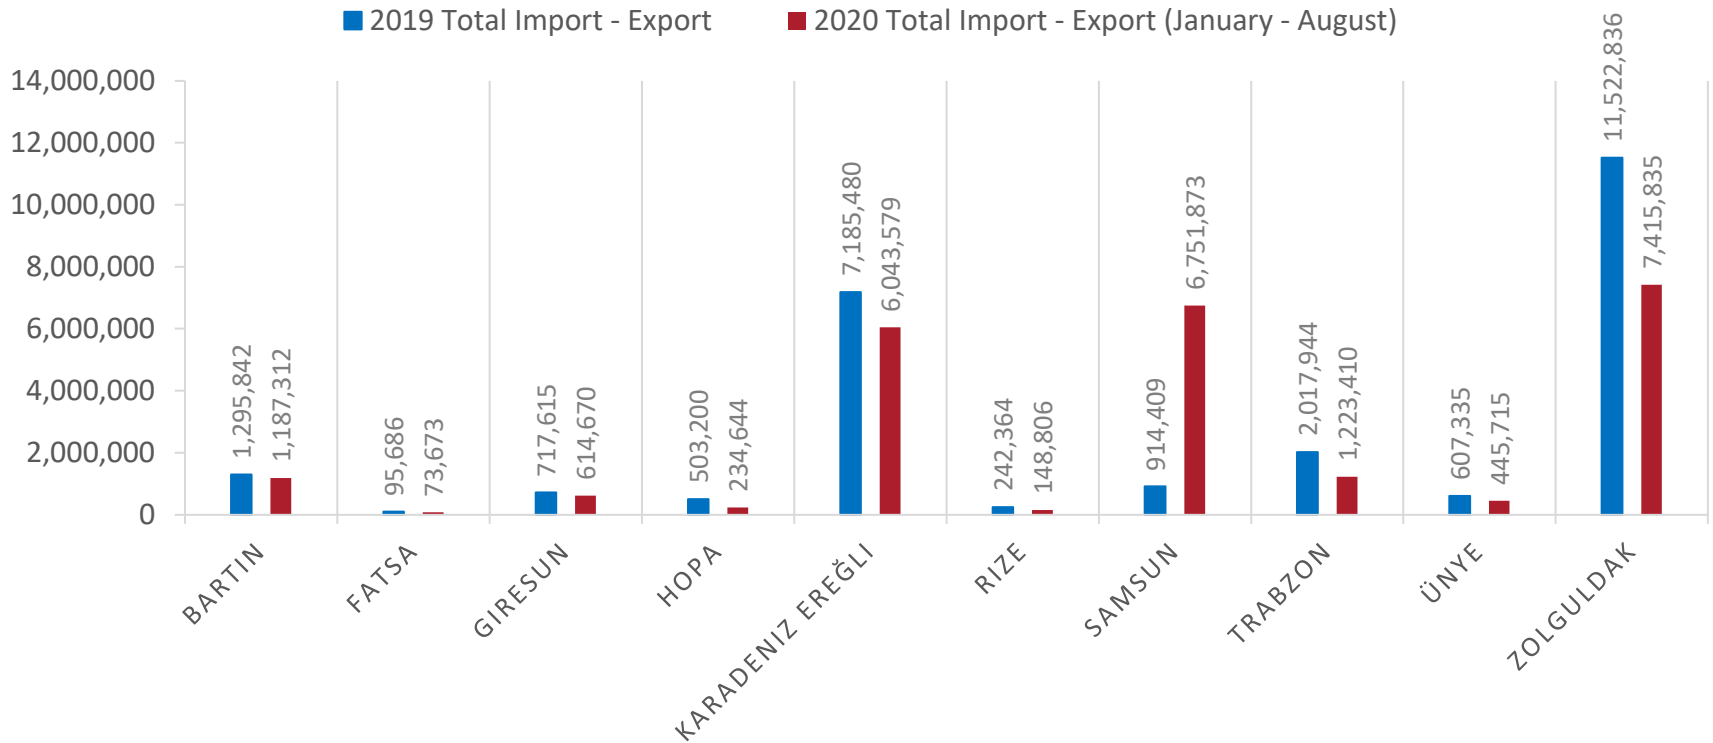

Total Container (TEU) Handling 2019 Statistics In Turkey's Ports

Total Container (TEU) Handling 2019 - 2020 Statistics In Turkey's Ports - Monthly

2019 January-August Total : 5.975.943 TEU

2020 January-August Total : 5.830.596 TEU

Cargo (TEU) Handling In Turkey's Ports

Total Import - Export Container (Tonnes) 2019 - 2020 Statistics In Turkey's Black Sea Ports

- Container movement is predominant in Samsun and Trabzon ports.

2019 Total Import/Export : 33.386.511 Tonnes

2020 January-August Total Import/Export : 24.139.517 Tonnes