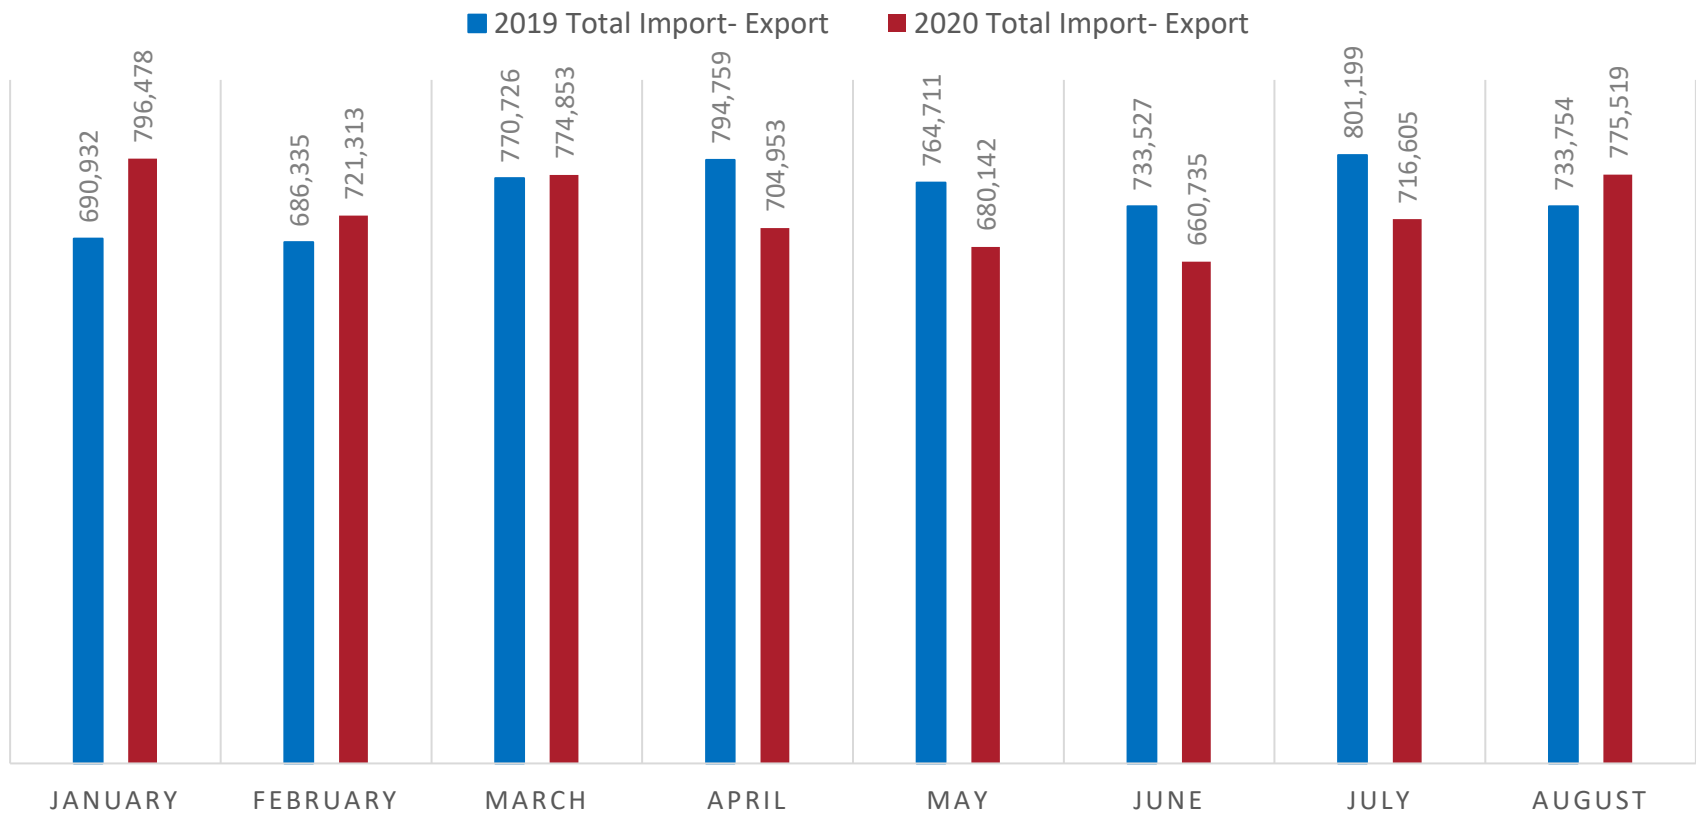

Total Container (TEU) Handling 2019 Statistics In Turkey's Ports

Total Container (TEU) Handling 2019 - 2020 Statistics In Turkey's Ports - Monthly

2019 January-August Total : 5.975.943 TEU

2020 January-August Total : 5.830.596 TEU

Cargo (TEU) Handling In Turkey's Ports

Total Import - Export Container (Tonnes) 2019 - 2020 Statistics In Turkey's Black Sea Ports

- Container movement is predominant in Samsun and Trabzon ports.

2019 Total Import/Export : 33.386.511 Tonnes

2020 January-August Total Import/Export : 24.139.517 Tonnes