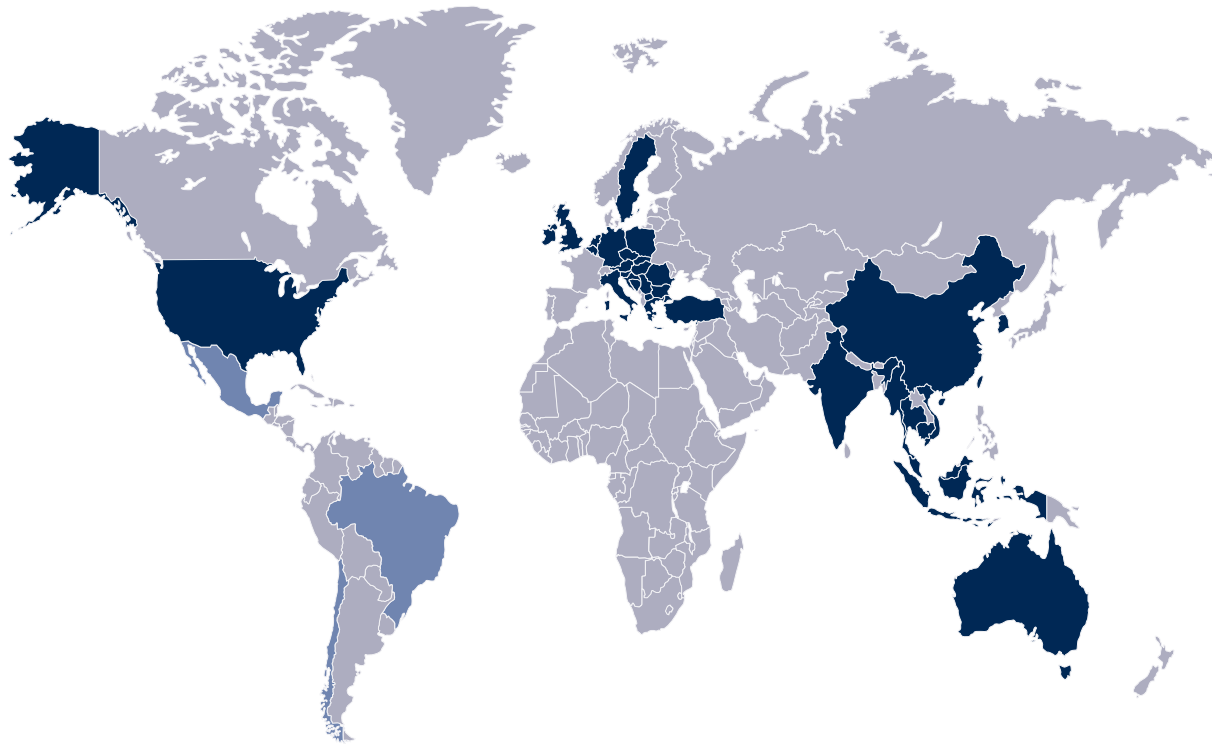

## Innovations on Intermodal Connectivity in Strengthening SCM & DISTRIBUTION CENTERS (DC) in the Mediterranean and European Region

---

Otto Zsivkovits  
Regional Director South East Europe  
Director Sales CEE

# Global cargo-partner

Privately owned full-range air, sea, land transport and warehousing services:

- 160 + offices
- 40 + countries across the globe
- >4100 employees
- >40 years of experience

**+160**

operative offices  
and locations  
(2021)\*\*

**+40**

countries  
with local  
footprint  
(2021)\*\*

**4,100**

employees  
worldwide

**+40**

years in the  
business  
(founded 1983)

**1,806**

## Top 5 Med ports

- Port of Barcelona, Spain  
More than 3.5 million TEU in 2021
- Port of Algeciras, Spain  
More than 4.7 million TEU in 2021
- Port of **Piraeus**, Greece  
More than 5.3 million TEU in 2021
- Port of Valencia, Spain  
More than 5.6 million TEU in 2021
- Port of Tanger Med, Morocco  
More than 7 million TEU in 2021