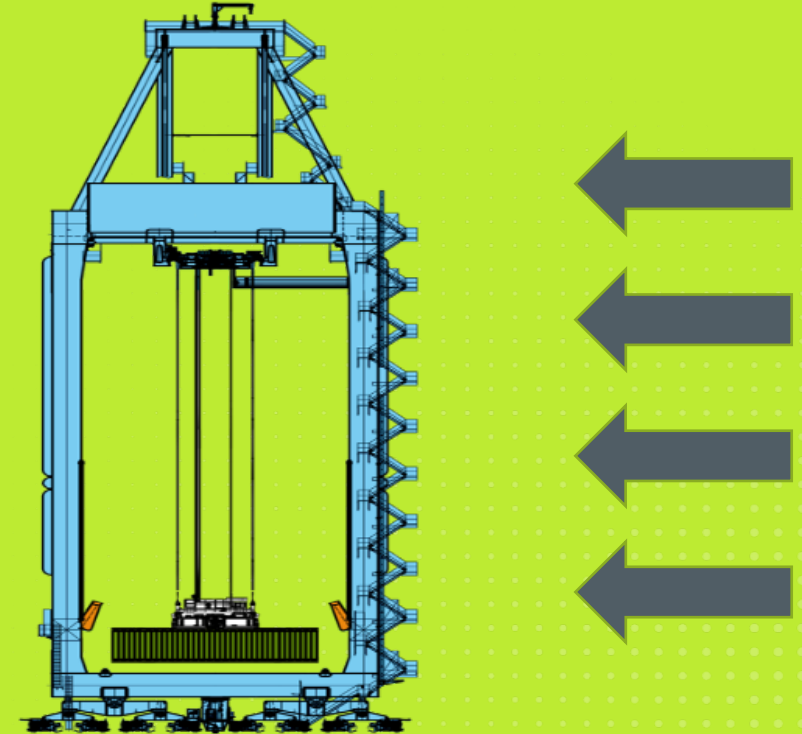

wind speed above **160 km/h**
RAIL CLAMPS /
RAIL BRAKES

CRANE SURFACE

The crane surface is the main important information to calculate properly the wind force acting on the crane itself

- The information about the surface must be as much accurate as possible.
- A drawing of the crane would be the best information to have.
- Important: The shape coefficient must always be applied!