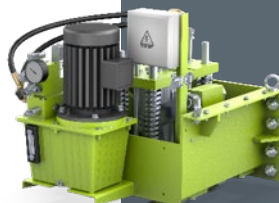

wind speed above **160 km/h**
RAIL CLAMPS /
RAIL BRAKES

CRANE SURFACE

The crane surface is the main important information to calculate properly the wind force acting on the crane itself

- The information about the surface must be as much accurate as possible.
- A drawing of the crane would be the best information to have.
- Important: The shape coefficient must always be applied!