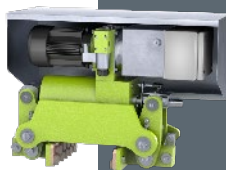

wind speed **100 km/h**
WHEEL BRAKES