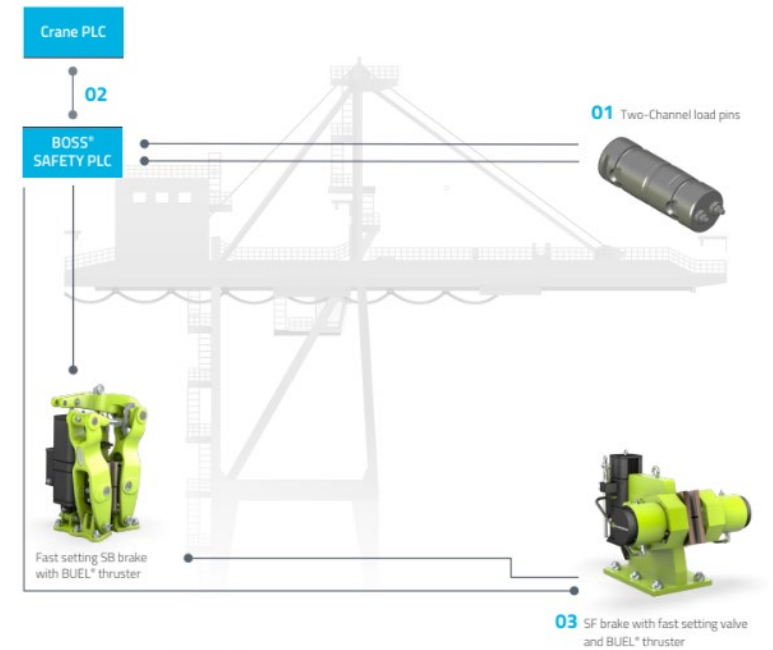

B BRAKE ONLY SNAG SYSTEM®

How the BOSS system works:

LOAD PINS

Load pins are detecting an overload on one or more corners.

BOSS® PLC

BOSS® PLC will cut off power for BUEL® H thrusters, service brakes and BUEL® G for emergency brakes and hoist motors. The electrical reaction time is only 20ms until the brakes are switched off.

SERVICE BRAKE

Service brakes apply full braking torque within **36ms** after power off.

EMERGENCY BRAKE

Emergency brakes apply full braking torque within **70ms** after power off.

HOIST MOTION

Hoist motion will be stopped after **10 to 110ms**. The total stopping time from snag detection to stand still is between 100 and 200ms.